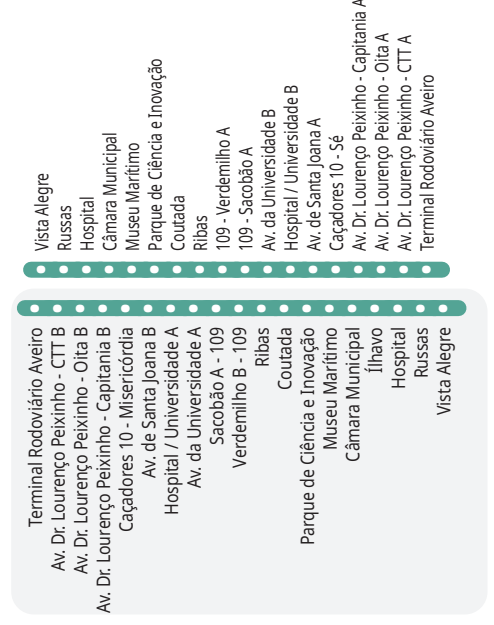

19 Volta

Table with columns for departure times (06:20 to 07:25) and arrival times (07:30 to 15:05) for the Cantanhede to Aveiro route.

37 Sever do Vouga ↔ Aveiro

37 Ida

Table with columns for departure times (07:07 to 08:55) and arrival times (13:30 to 19:00) for the Sever do Vouga to Aveiro route.

37 Volta

Table with columns for departure times (07:55 to 15:40) and arrival times (19:11 to 20:05) for the Aveiro to Sever do Vouga route.

34 Aveiro ↔ Ílhavo

34 Ida

Table with columns for departure times (08:15 to 08:35) and arrival times (17:25 to 18:45) for the Aveiro to Ílhavo route.

34 Volta

Table with columns for departure times (09:15 to 09:30) and arrival times (17:05 to 18:10) for the Ílhavo to Aveiro route.

Inter-regional / Intermunicipal

Rede de Aveiro

www.busway-cira.pt

800101012
2ª a 6ª das 8h às 20h
Sáb | Dom | Feriados das 9h às 18h